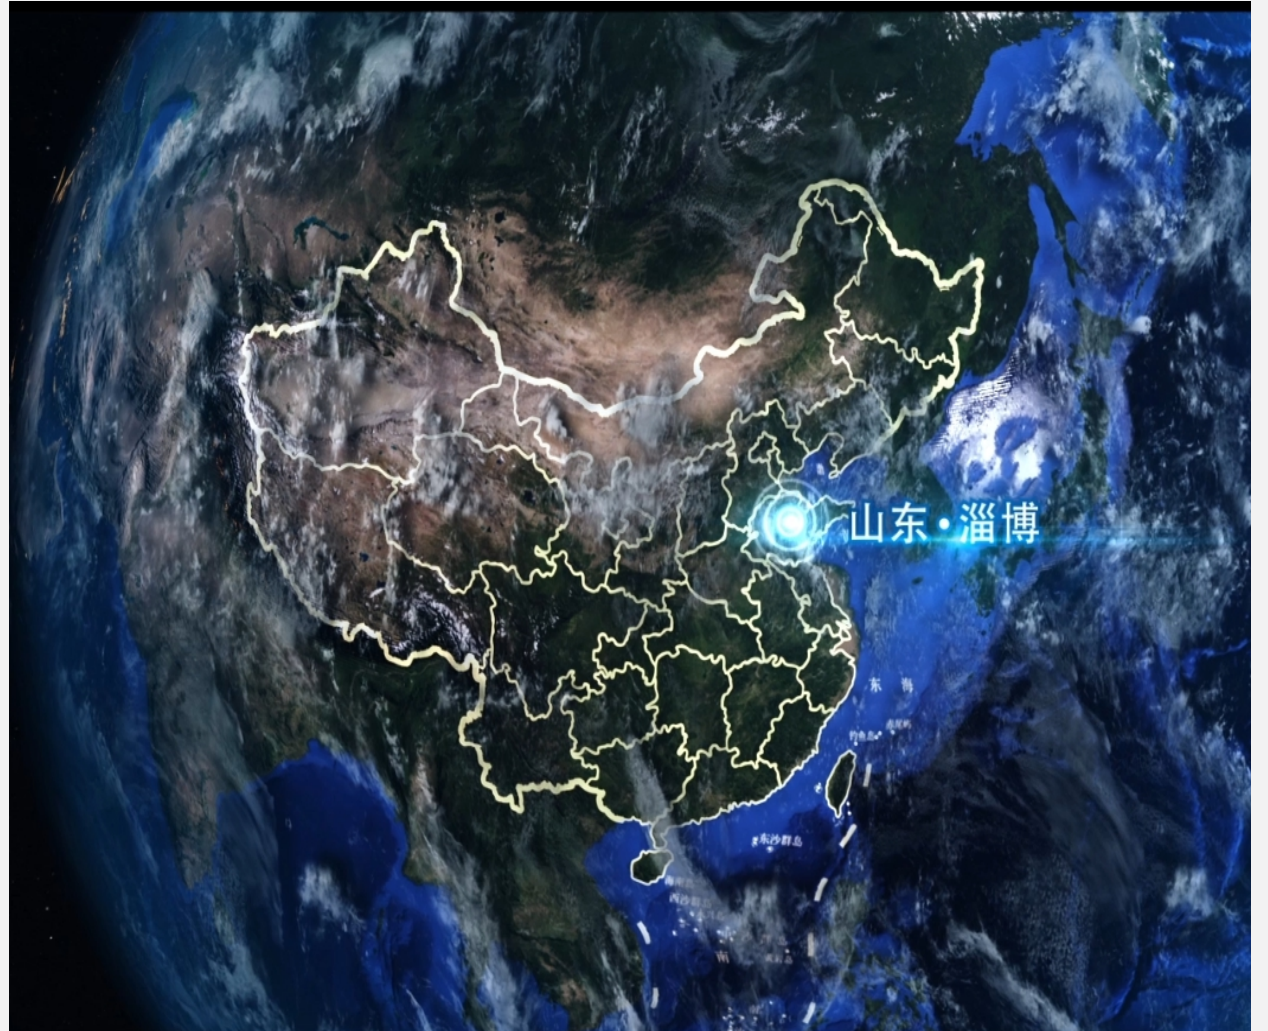

ALL ABOUT ZIBO

Zibo (淄博) is located in the middle of East China's Shandong province, near Mount Tai in the south. It backs on to the Yellow River to the north, neighbors the spring city Jinan to the west, and is adjacent to Weifang and Qingdao to the east.

As a Shandong Peninsula economy opening zone city approved by China's State Council and a "larger city", Zibo has local legislative power. It is also a typical group-style city, with a total area of 5,938 square km and a total population of 4.7 million. ■